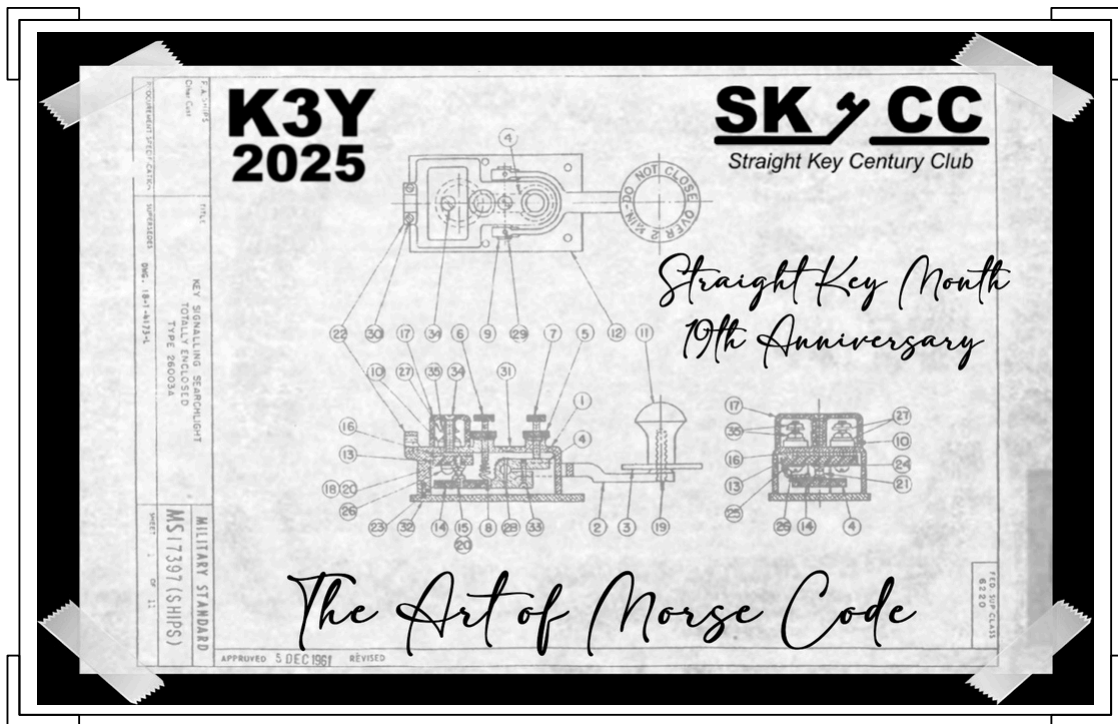

# 2025

Card Design: James, KQ4YC, SKCC Nr. 24073S

# STRAIGHT KEY CENTURY CLUB

# STRAIGHT KEY CENTURY CLUB

[www.skccgroup.com](http://www.skccgroup.com)

Card Design: Jake, KK6L – SKCC Nr. 7518S