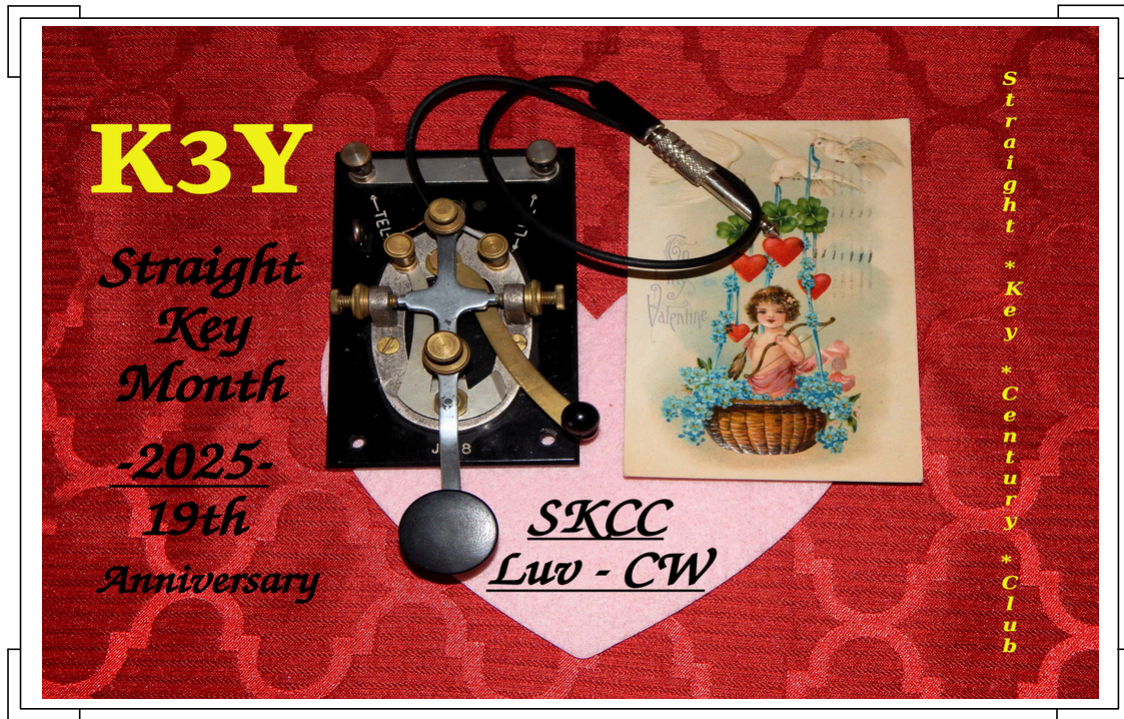

# STRAIGHT KEY CENTURY CLUB

# STRAIGHT KEY CENTURY CLUB

[www.skccgroup.com](http://www.skccgroup.com)

Card Design: Jake, KK6L – SKCC Nr. 7518S

## JANUARY 2025

SUNDAY	MONDAY	TUESDAY	WEDNESDAY	THURSDAY	FRIDAY	SATURDAY
			1 New Year's Day SKCC SSS Straight Key Night	2 SKS Europe SKCC Straight Key Month Begins	3 --- Quadrantid Meteor Showers --- Straight Key Month	4 EUCW 160m Straight Key Month
5 EUCW 160m Straight Key Month	6  Straight Key Month	7 Orthodox Christmas Straight Key Month	8 Straight Key Month	9 Straight Key Month	10 SKS Asia Straight Key Month	11 SKCC WES NA QSO Party Straight Key Month
12 SKCC WES NA QSO Party Straight Key Month	13  Straight Key Month	14 Straight Key Month	15 Straight Key Month	16 NAQCC Sprint Straight Key Month	17 Straight Key Month	18 Oceania QRS Straight Key Month
19 Straight Key Month	20 MLK Straight Key Month	21  Straight Key Month	22 Friedrich Gerke 1801 SKCC SKS Straight Key Month	23 Straight Key Month	24 CQ 160m Straight Key Month	25 CQ 160m Straight Key Month
26 CQ 160m Straight Key Month	27 Straight Key Month	28 Straight Key Month	29  Straight Key Month	30 Straight Key Month	31 SKCC Straight Key Month Ends	